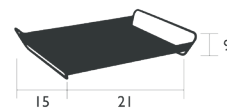

ALTO

3170 - TRAY 21 X 15 IN.
DESIGN BY STUDIO FERMOB

RESIDENTIAL CONTRACT INTENSIVE

Steel sheet table top
Steel-rod handle
Weight : 4 lbs

- 317020 ● Red ochre
- 317047 ● Anthracite
- 317048 ● Rosemary

- 317001 ○ Cotton White **NEW**
- 3170A5 ● Clay Grey **NEW**

4,4 lb

3171 - TRAY 14 X 9 IN.
DESIGN BY STUDIO FERMOB

RESIDENTIAL CONTRACT INTENSIVE

Steel sheet table top
Weight : 1 lb

- 317121 ● Acapulco blue
- 317182 ● Cactus
- 317126 ● Storm Grey

- 3171A7 ● Ice mint **NEW**
- 317143 ● Chili **NEW**