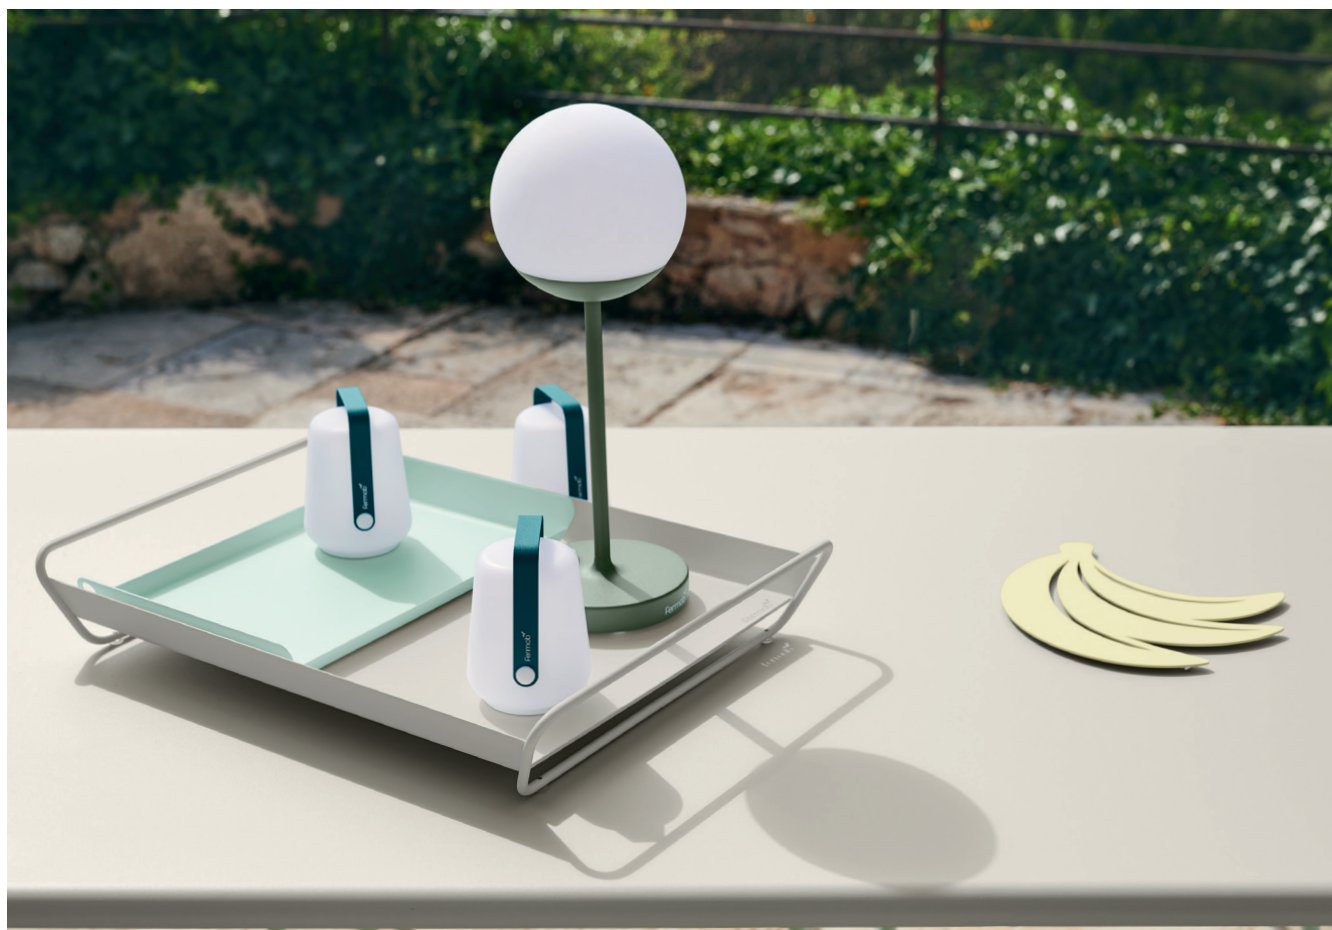

ALTO

3170 - TRAY 21 X 15 IN.
DESIGN BY STUDIO FERMOB

RESIDENTIAL CONTRACT INTENSIVE

Steel sheet table top
Steel-rod handle
Weight : 4 lbs

- 317020 ● Red ochre
- 317047 ● Anthracite
- 317048 ● Rosemary

- 317001 ○ Cotton White **NEW**
- 3170A5 ● Clay Grey **NEW**

4,4 lb

3171 - TRAY 14 X 9 IN.
DESIGN BY STUDIO FERMOB

RESIDENTIAL CONTRACT INTENSIVE

Steel sheet table top
Weight : 1 lb

- 317121 ● Acapulco blue
- 317182 ● Cactus
- 317126 ● Storm Grey

- 3171A7 ● Ice mint **NEW**
- 317143 ● Chili **NEW**

1,3 lb

ALTO, BALAD, MOON! & ENVIE D'AILLEURS

PARASOLS / ACCESSORIES /
MAINTENANCE