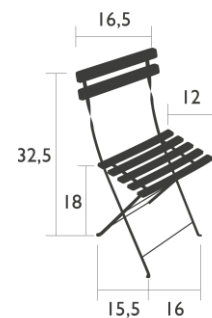

## TECHNICAL FEATURE - STRUCTURE

- Steel frame
- Curved steel slats
- Plastic clips for safe folding and unfolding
- One-piece steel cross-pieces
- One-piece pads

11 lb

## FURTHER INFORMATION

FICHE DIMENSION CM [Inch]

Weight in Kg:5	Unit:cm [inch]	Scale:1:10	Rev:A	Family Name: BISTRO	Reference: FTA_0101
			Parc Actival 01140 THOISSEY - FRANCE Tel:+33 (0) 474 04 94 88 Fax:+33 (0) 474 04 97 65		
Product Name: CHAISE		Created:27/11/2020	Approved:01/12/2020	By:A.LORON	Sheet 1 / 1