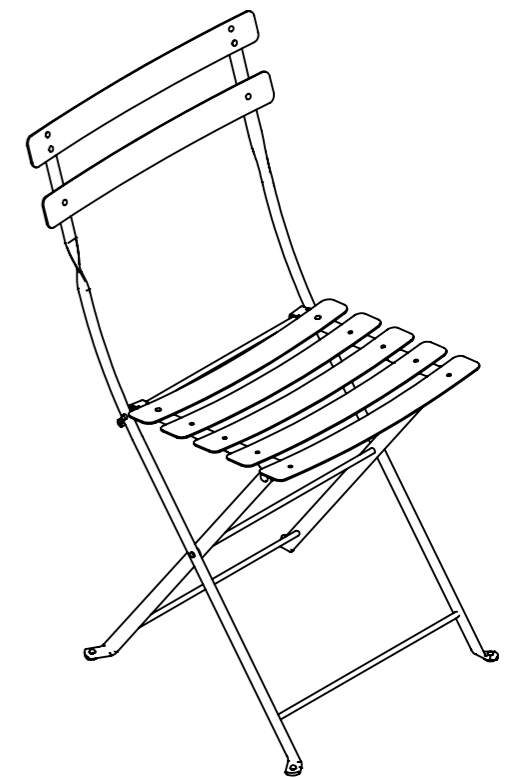

# BISTRO

METAL CHAIR

## ITEM 0101

Created at the end of the 19th century – a contemporary of the Eiffel Tower – the Bistro folding chair, simple and solid, was very popular among lemonade sellers of the day. Today, Bistro is still as charming as ever! Indeed, having been sensitively restyled by Fermob, the Bistro chair is even more joyful and ingenious than ever! Bistro: authenticity and harmony rediscovered!

## TECHNICAL FEATURE - STRUCTURE

- Steel frame
- Curved steel slats
- Plastic clips for safe folding and unfolding
- One-piece steel cross-pieces
- One-piece pads

11 lb

## FURTHER INFORMATION

FICHE DIMENSION CM [Inch]

Weight in Kg:5	Unit:cm [inch]	Scale:1:10	Rev:A	Family Name: BISTRO	Reference: FTA_0101
			Parc Actival 01140 THOISSEY - FRANCE Tel:+33 (0) 474 04 94 88 Fax:+33 (0) 474 04 97 65		
Product Name: CHAISE		Created:27/11/2020	Approved:01/12/2020	By:A.LORON	Sheet 1 / 1