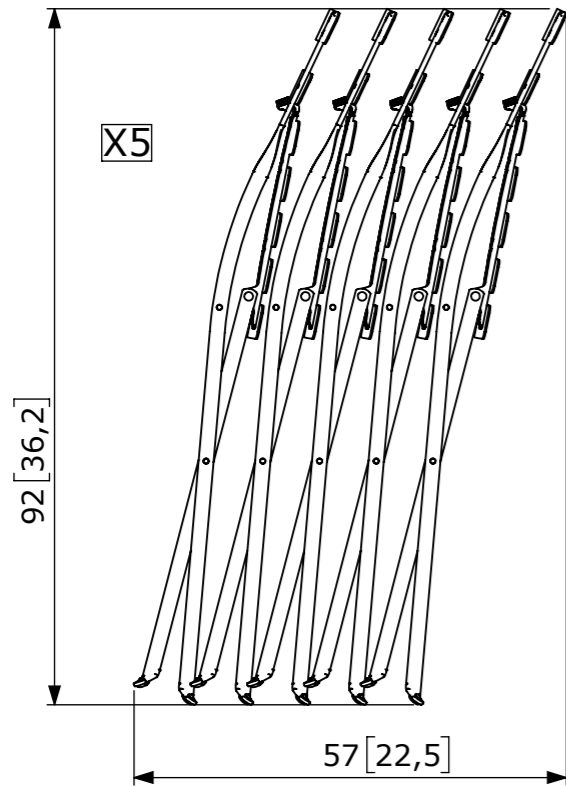

## TECHNICAL FEATURE - STRUCTURE

- Steel frame
- Curved steel slats
- Plastic clips for safe folding and unfolding
- One-piece steel cross-pieces
- One-piece pads

11 lb

## FURTHER INFORMATION

FICHE DIMENSION CM [Inch]

Weight in Kg:5	Unit:cm [inch]	Scale:1:10	Rev:A	Family Name: BISTRO	Reference: FTA_0101
			Parc Actival 01140 THOISSEY - FRANCE Tel:+33 (0) 474 04 94 88 Fax:+33 (0) 474 04 97 65		
Product Name: CHAISE		Created:27/11/2020	Approved:01/12/2020	By:A.LORON	Sheet 1 / 1