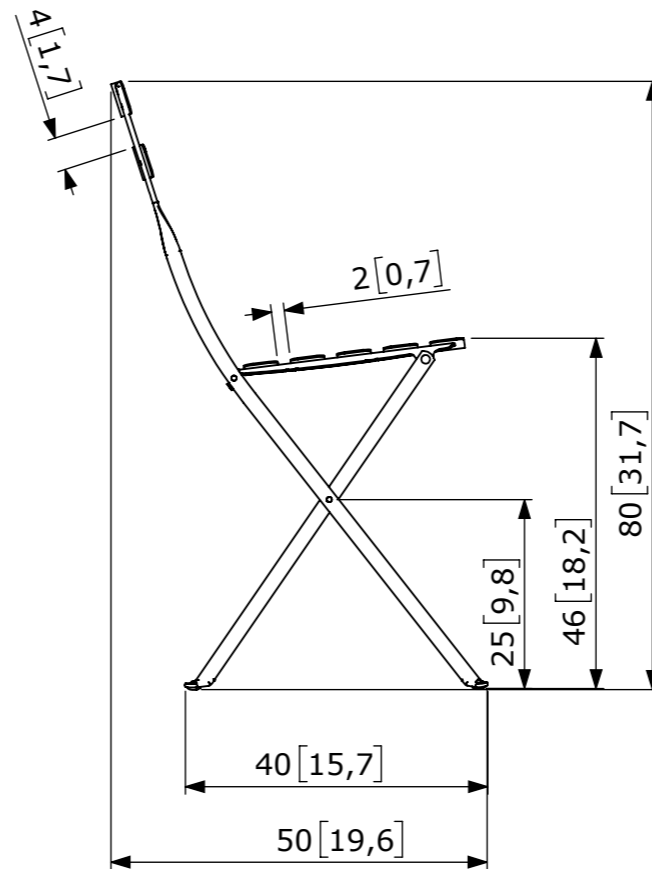

## TECHNICAL FEATURE - STRUCTURE

- Steel frame
- Curved steel slats
- Plastic clips for safe folding and unfolding
- One-piece steel cross-pieces
- One-piece pads

11 lb

## FURTHER INFORMATION

FICHE DIMENSION CM [Inch]

Weight in Kg:5	Unit:cm [inch]	Scale:1:10	Rev:A	Family Name: BISTRO	Reference: FTA_0101
			Parc Actival 01140 THOISSEY - FRANCE Tel:+33 (0) 474 04 94 88 Fax:+33 (0) 474 04 97 65		
Product Name: CHAISE		Created:27/11/2020	Approved:01/12/2020	By:A.LORON	Sheet 1 / 1