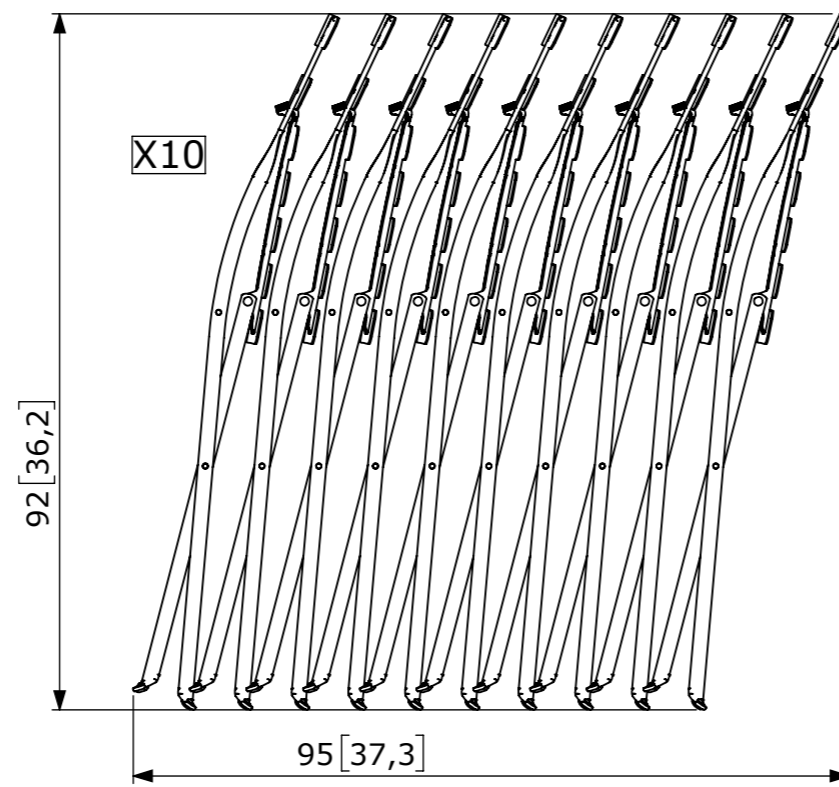

## TECHNICAL FEATURE - STRUCTURE

- Steel frame
- Curved steel slats
- Plastic clips for safe folding and unfolding
- One-piece steel cross-pieces
- One-piece pads

11 lb

## FURTHER INFORMATION

FICHE DIMENSION CM [Inch]

Weight in Kg:5	Unit:cm [inch]	Scale:1:10	Rev:A	Family Name: BISTRO	Reference: FTA_0101
			Parc Actival 01140 THOISSEY - FRANCE Tel:+33 (0) 474 04 94 88 Fax:+33 (0) 474 04 97 65		
Product Name: CHAISE		Created:27/11/2020	Approved:01/12/2020	By:A.LORON	Sheet 1 / 1