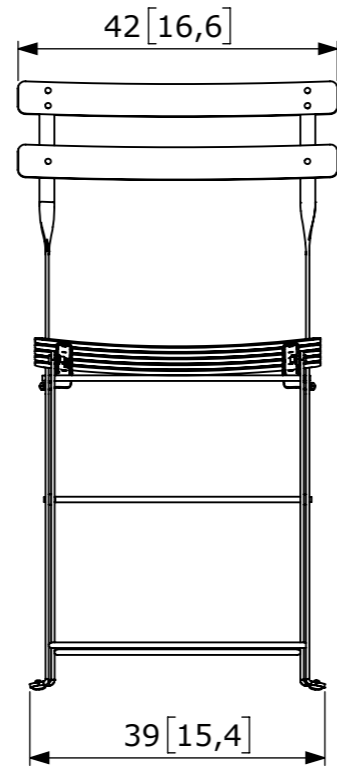

## TECHNICAL FEATURE - STRUCTURE

- Steel frame
- Curved steel slats
- Plastic clips for safe folding and unfolding
- One-piece steel cross-pieces
- One-piece pads

11 lb

## FURTHER INFORMATION

FICHE DIMENSION CM [Inch]

Weight in Kg:5	Unit:cm [inch]	Scale:1:10	Rev:A	Family Name: BISTRO	Reference: FTA_0101
			Parc Actival 01140 THOISSEY - FRANCE Tel:+33 (0) 474 04 94 88 Fax:+33 (0) 474 04 97 65		
Product Name: CHAISE		Created:27/11/2020	Approved:01/12/2020	By:A.LORON	Sheet 1 / 1