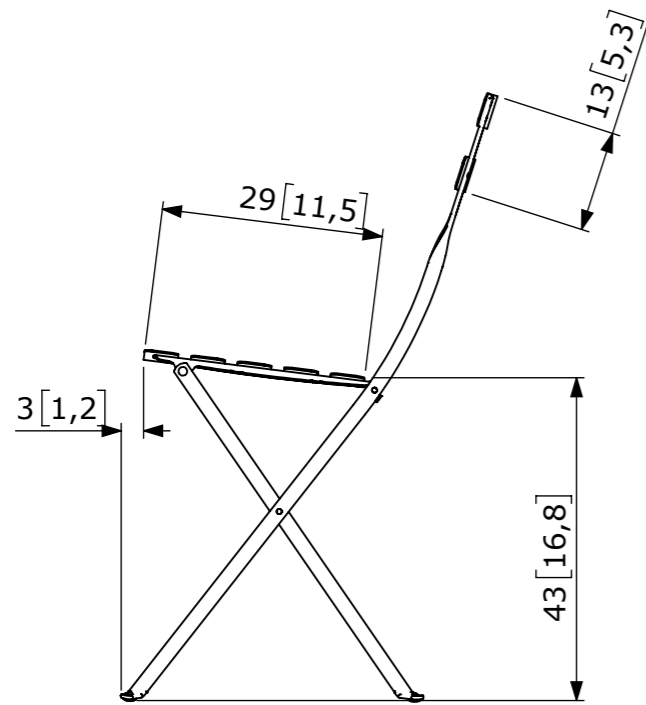

## TECHNICAL FEATURE - STRUCTURE

- Steel frame
- Curved steel slats
- Plastic clips for safe folding and unfolding
- One-piece steel cross-pieces
- One-piece pads

11 lb

## FURTHER INFORMATION

FICHE DIMENSION CM [Inch]

Weight in Kg:5	Unit:cm [inch]	Scale:1:10	Rev:A	Family Name: BISTRO	Reference: FTA_0101
			Parc Actival 01140 THOISSEY - FRANCE Tel:+33 (0) 474 04 94 88 Fax:+33 (0) 474 04 97 65		
Product Name: CHAISE		Created:27/11/2020	Approved:01/12/2020	By:A.LORON	Sheet 1 / 1