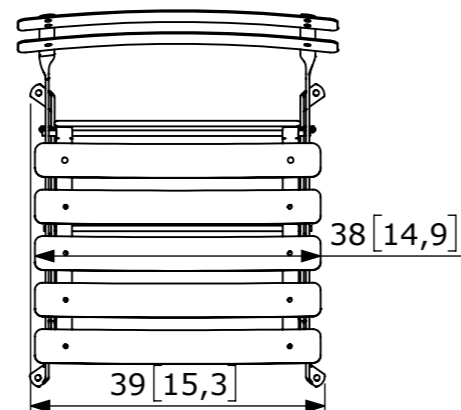

## TECHNICAL FEATURE - STRUCTURE

- Steel frame
- Curved steel slats
- Plastic clips for safe folding and unfolding
- One-piece steel cross-pieces
- One-piece pads

11 lb

## FURTHER INFORMATION

FICHE DIMENSION CM [Inch]

Weight in Kg:5	Unit:cm [inch]	Scale:1:10	Rev:A	Family Name: BISTRO	Reference: FTA_0101
			Parc Actival 01140 THOISSEY - FRANCE Tel:+33 (0) 474 04 94 88 Fax:+33 (0) 474 04 97 65		
Product Name: CHAISE		Created:27/11/2020	Approved:01/12/2020	By:A.LORON	Sheet 1 / 1