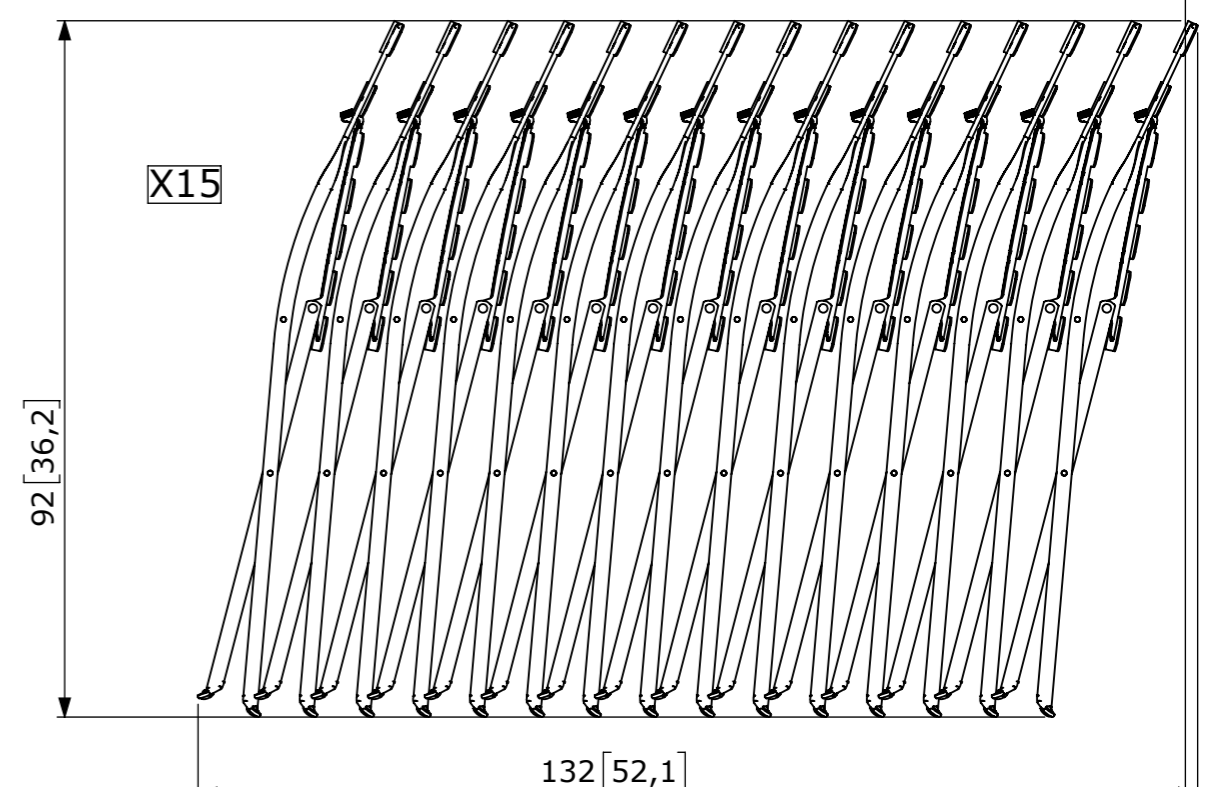

## TECHNICAL FEATURE - STRUCTURE

- Steel frame
- Curved steel slats
- Plastic clips for safe folding and unfolding
- One-piece steel cross-pieces
- One-piece pads

11 lb

## FURTHER INFORMATION

FICHE DIMENSION CM [Inch]

Weight in Kg:5	Unit:cm [inch]	Scale:1:10	Rev:A	Family Name: BISTRO	Reference: FTA_0101
			Parc Actival 01140 THOISSEY - FRANCE Tel:+33 (0) 474 04 94 88 Fax:+33 (0) 474 04 97 65		
Product Name: CHAISE		Created:27/11/2020	Approved:01/12/2020	By:A.LORON	Sheet 1 / 1