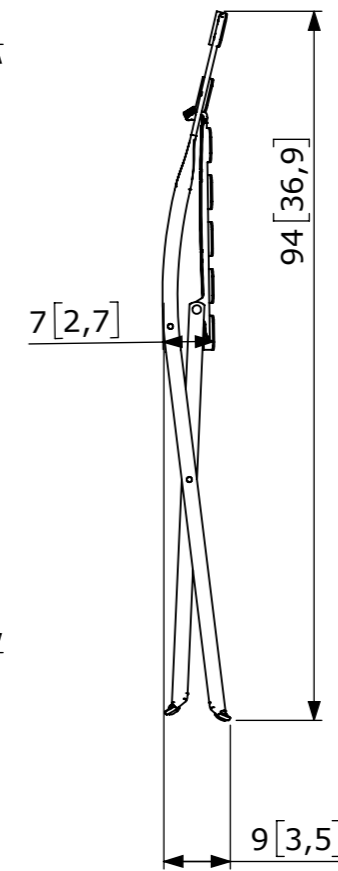

## TECHNICAL FEATURE - STRUCTURE

- Steel frame
- Curved steel slats
- Plastic clips for safe folding and unfolding
- One-piece steel cross-pieces
- One-piece pads

11 lb

## FURTHER INFORMATION

FICHE DIMENSION CM [Inch]

Weight in Kg:5	Unit:cm [inch]	Scale:1:10	Rev:A	Family Name: BISTRO	Reference: FTA_0101
			Parc Actival 01140 THOISSEY - FRANCE Tel:+33 (0) 474 04 94 88 Fax:+33 (0) 474 04 97 65		
Product Name: CHAISE		Created:27/11/2020	Approved:01/12/2020	By:A.LORON	Sheet 1 / 1