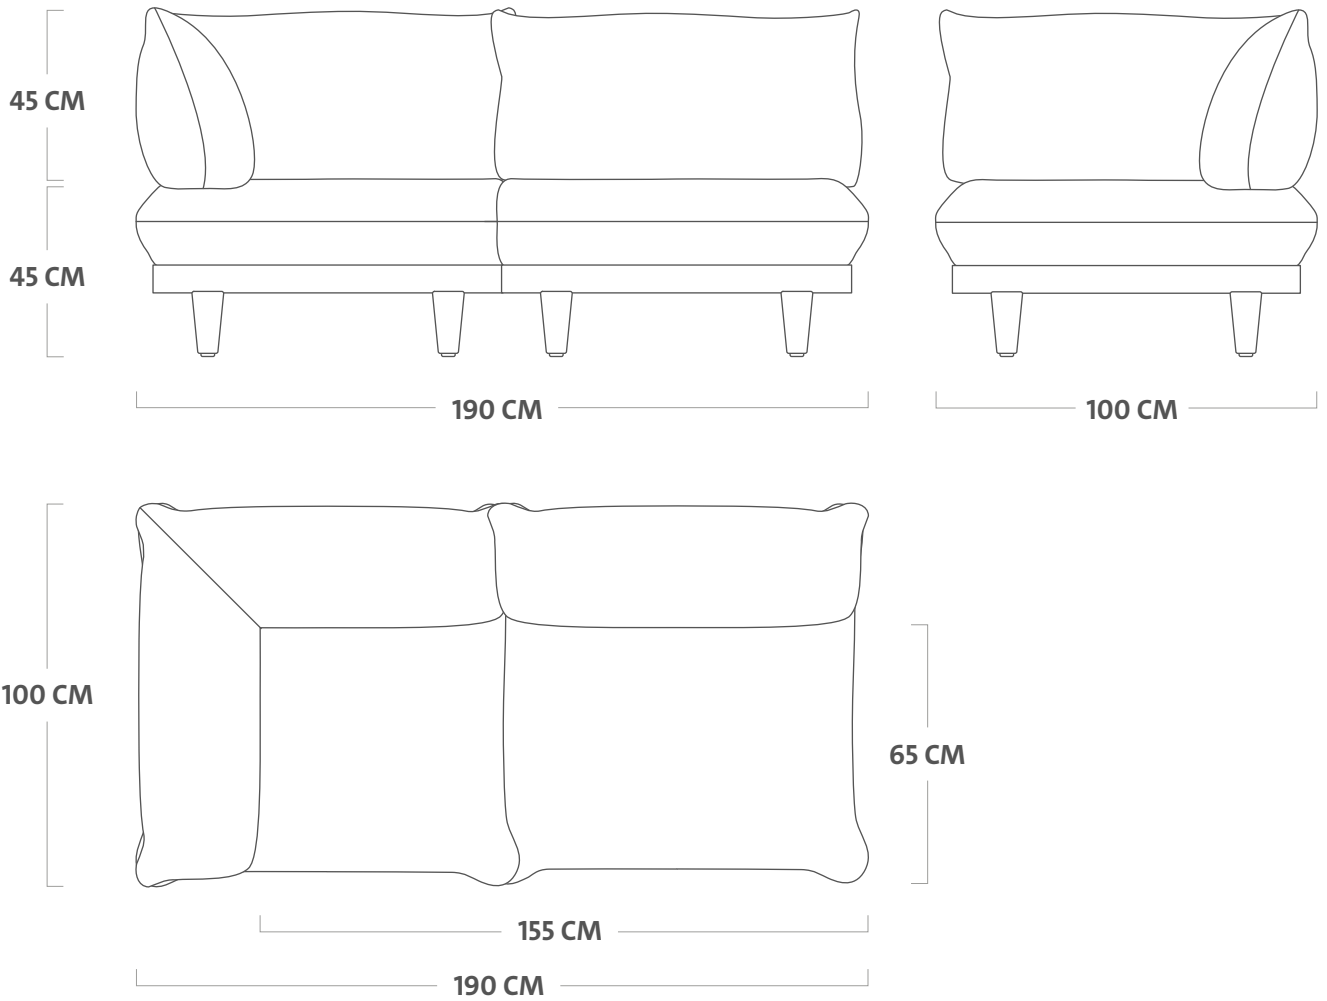

PALETTI SET SMALL

Technical drawing