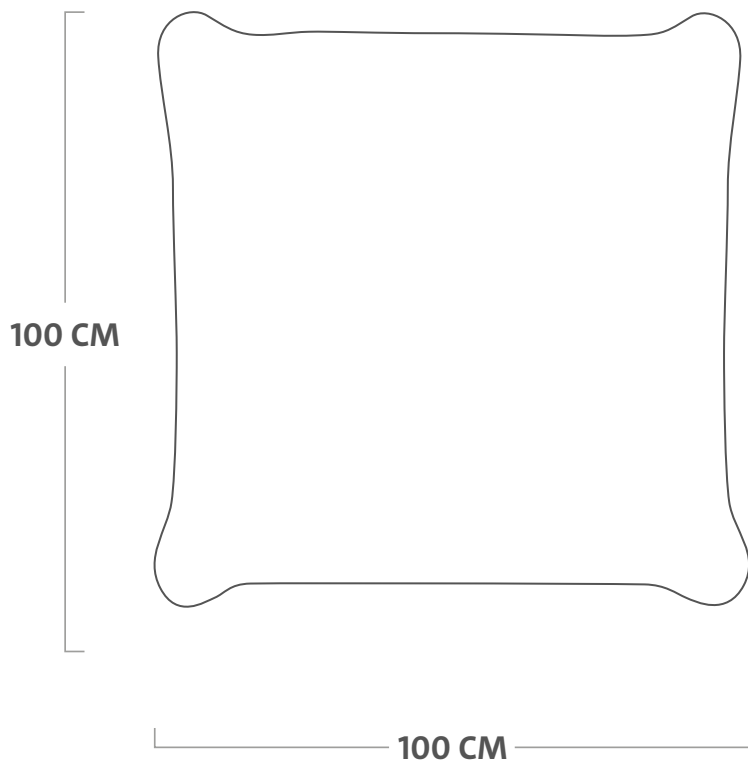

PALETTI HOCKER

Technical drawing