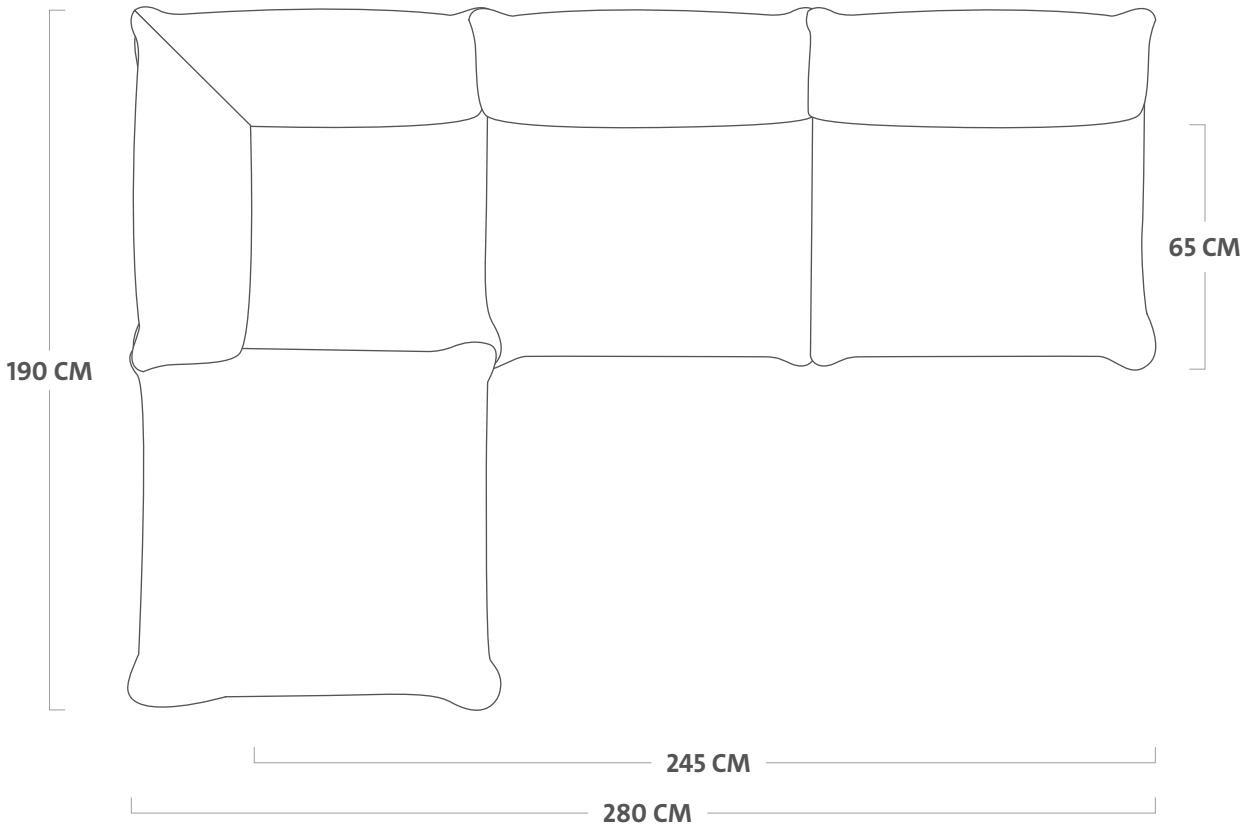

PALETTI SET LARGE

Technical drawing