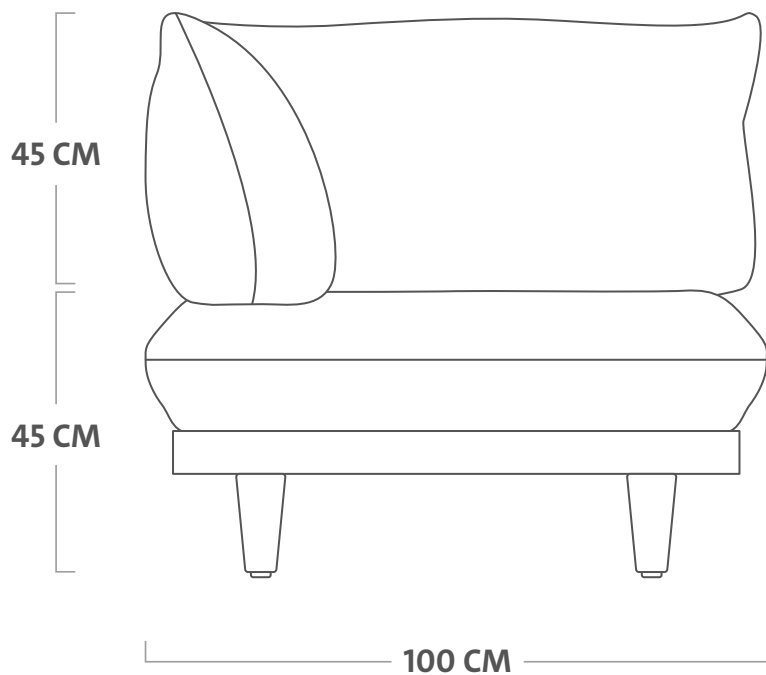

PALETTI CORNER SEAT

Technical drawing