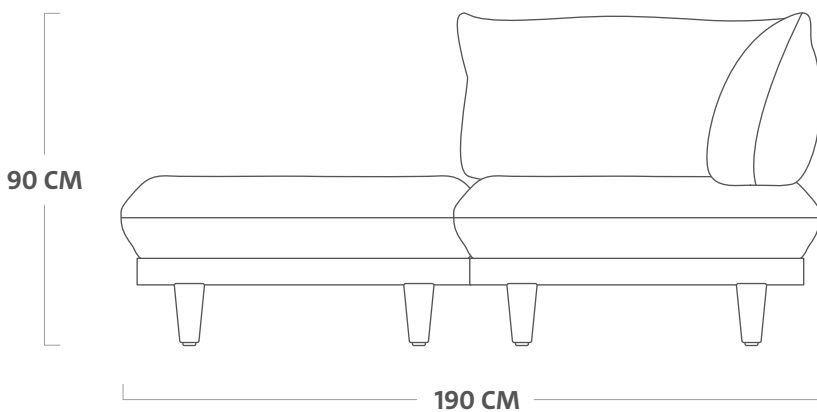

PALETTI SET LARGE

Technical drawing