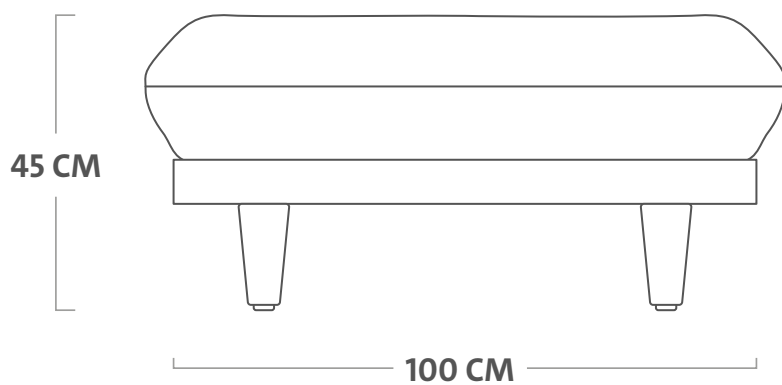

PALETTI HOCKER

Technical drawing