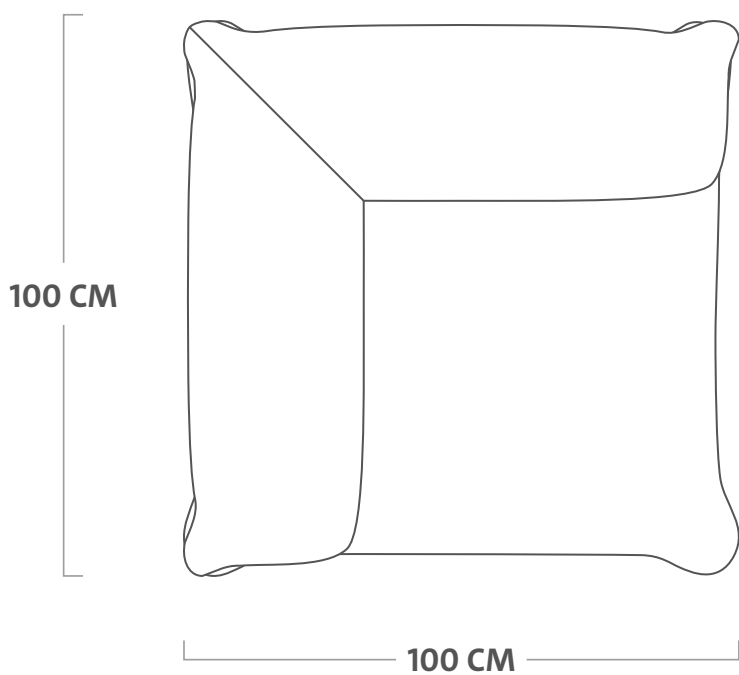

PALETTI CORNER SEAT

Technical drawing