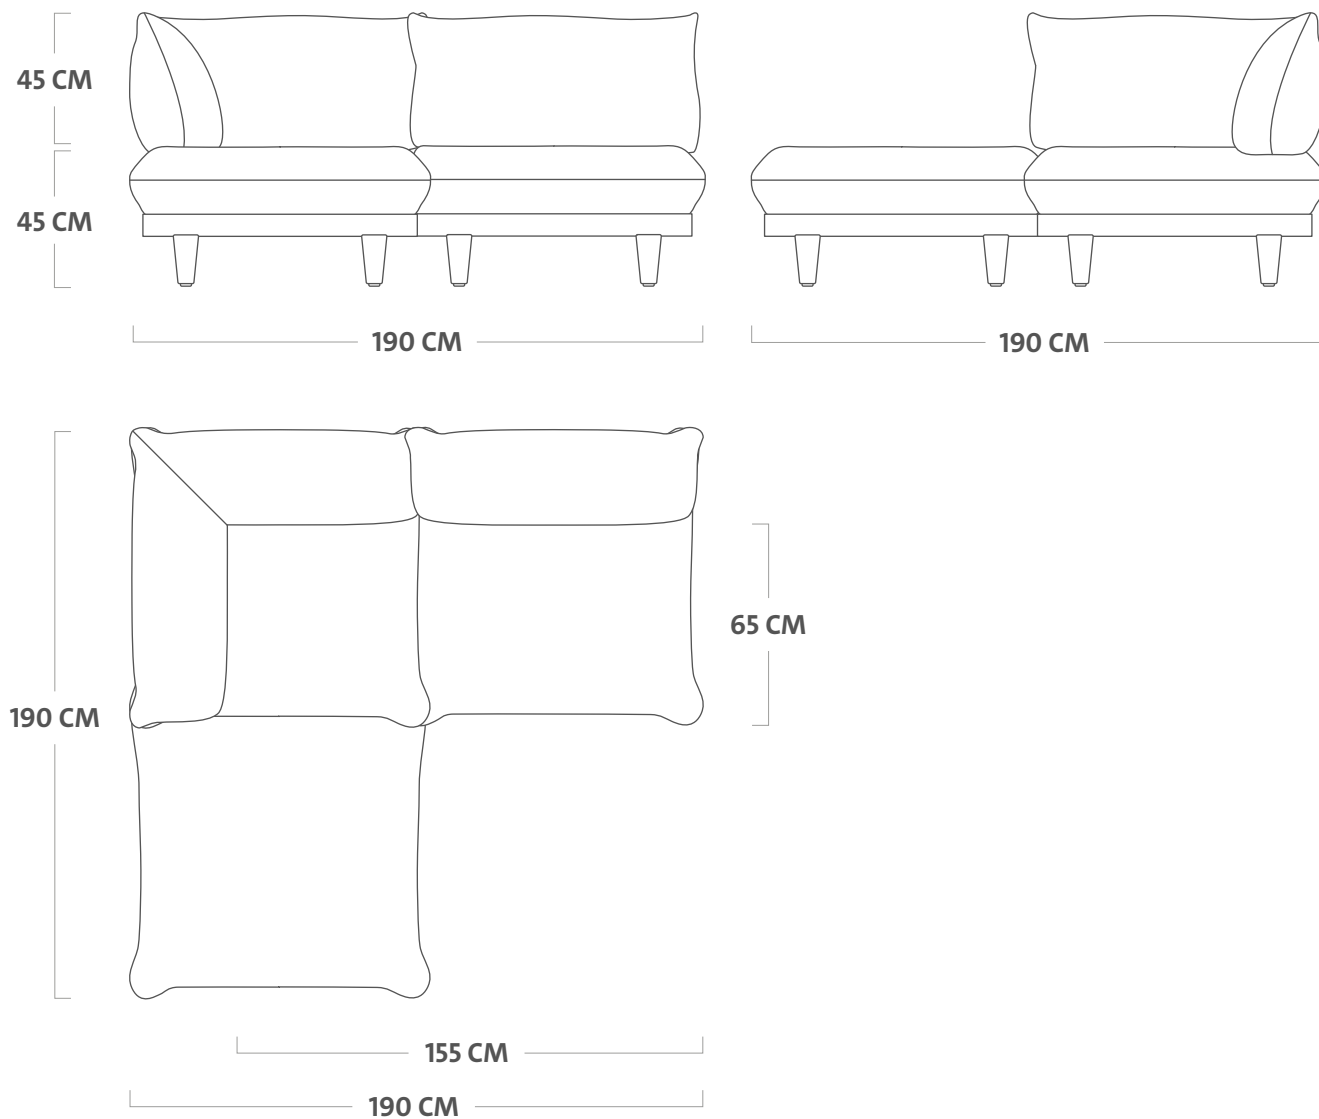

PALETTI SET MEDIUM

Technical drawing