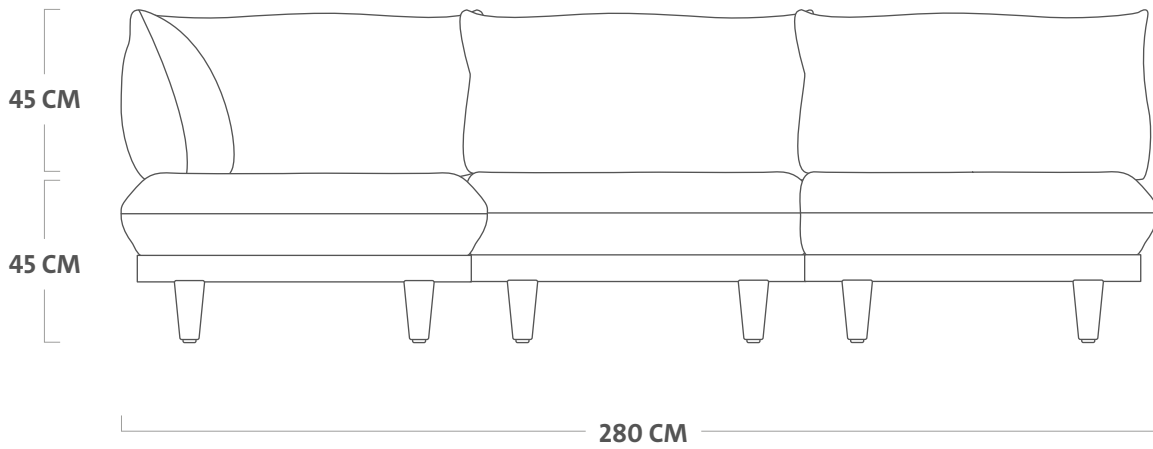

69.6 kg €

Dimensions packaging

Seating corner seat:
92 x 92 x 49 cm
Backrest corner seat:
78 x 60 x 50 cm
Seating seat:
92 x 92 x 49 cm
Backrest seat:
78 x 60 x 50 cm

Batch number

Pillows:
In cover, close to the zipper
Pallet:
Underneath the Fatboy label

Weight product

78.45 kg e

Dimensions

190 x 190 x 90 cm

Weight product + packaging

88.6 kg e

Dimensions packaging

Seating corner seat:
92 x 92 x 49 cm
Backrest corner seat:
78 x 60 x 50 cm
Seating seat:
92 x 92 x 49 cm
Backrest seat:
78 x 60 x 50 cm
Hocker: 92 x 92 x 49 cm

Super strong high quality fabric

Create your own setup

PALETTI SET LARGE

Technical drawing

PALETTI DAYBED

Paletti Daybed

Material

Pallet: polypropylene
 Pillow: cover 100% Olefin
 Frame: steel (Galvanized and powdercoated)

Weight product

45.3 kg e

Dimensions

190 x 100 x 90 cm

Weight product + packaging

50.8 kg e

Dimensions packaging

Seating seat: 92 x 92 x 49 cm
 Backrest seat: 78 x 60 x 50 cm
 Hocker: 92 x 92 x 49 cm