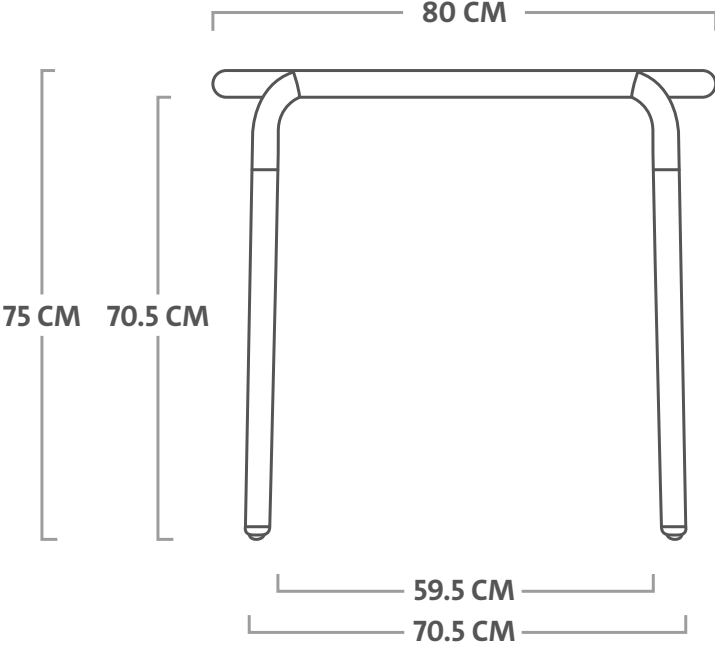

 **Dimensions packaging**
1 pc: 87 x 59 x 50 cm
2 pcs: 87 x 59 x 50 cm
4 pcs: 97 x 69 x 54 cm

Batch number
Underneath seating

 **Certificate**
EU: EN 581-1, EN 581-2
USA: UL 4041

 **Features**

- Stackable (4 pcs)
- Lightweight
- UV-resistant
- All weather-resistant
- Silent

 **Dimensions**
80 x 80 x 76 cm

 **Weight product + packaging**
11 kg

 **Dimensions packaging**
82 x 82 x 17.5 cm

 **Batch number**
In bottom of table top

 **Certificate**
EU: EN 581-1, EN 581-3
USA: UL 4041

TONÍ BISTREAU

Technical drawing

TONÍ ARMCHAIR

Toní Armchair

 **Material**
Aluminum

 **Coating**
Axalta (highest standard outdoor coating)

 **Weight product**
3.9 kg

 **Dimensions**
54.75 x 59.5 x 80.5 cm

 **Dimensions seating**
44 cm

 **Weight product + packaging**
1 pc: 6.15 kg
2 pcs: 10 kg
4 pcs: 17.8 kg

 **Dimensions packaging**
1 pc: 87 x 59 x 58 cm
2 pcs: 87 x 59 x 58 cm
4 pcs: 97 x 69 x 61.5 cm

Batch number
Underneath seating