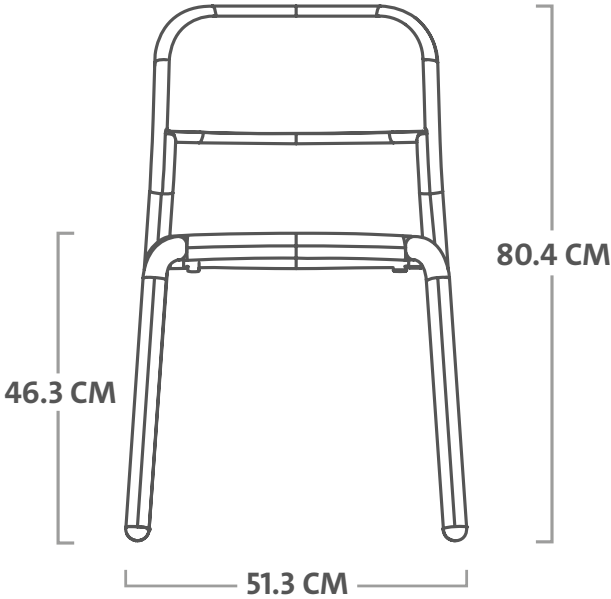

TONÍ CHAIR

Technical drawing