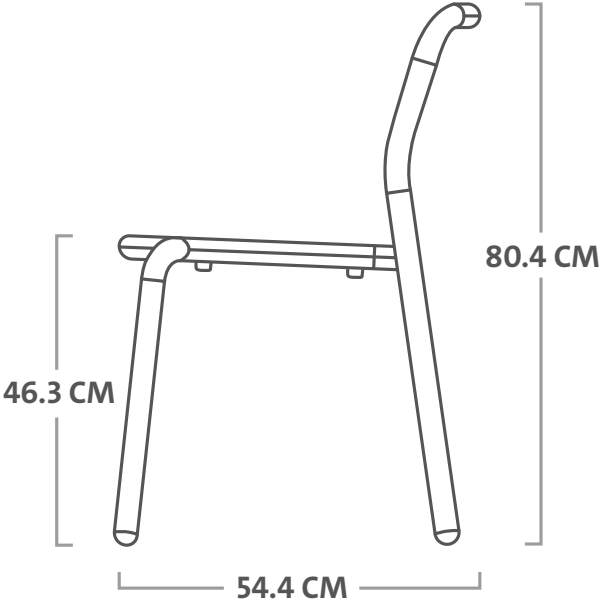

TONÍ CHAIR

Technical drawing