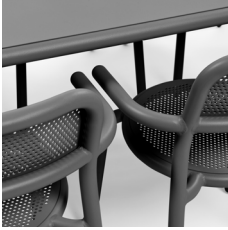

Toni Armchair

Matches perfectly with Toni Tablo