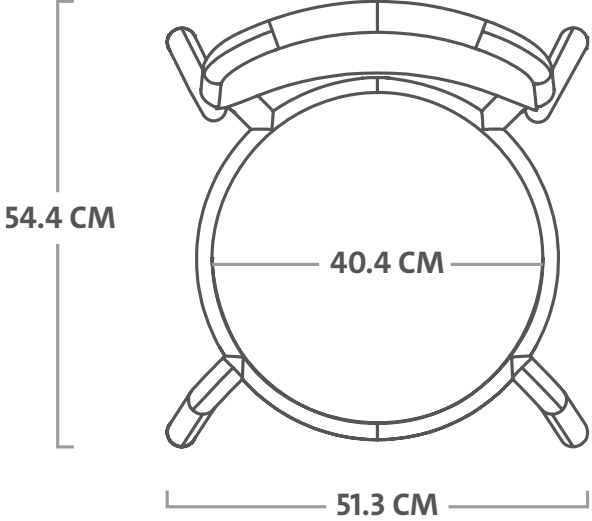

TONÍ CHAIR

Technical drawing