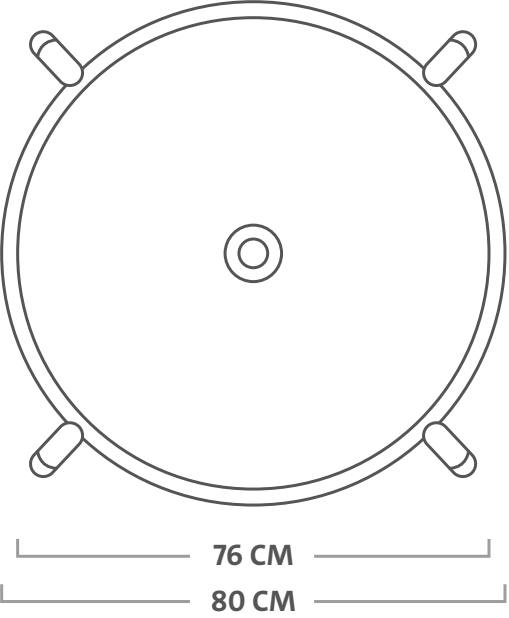

TONÍ CHAIR

Toní Chair

 **Material**
Aluminum

 **Coating**
Axalta (highest standard outdoor coating)

 **Weight product**
3.6 kg

 **Dimensions**
54.75 x 51.3 x 80.5 cm

 **Dimensions seating**
44 cm

 **Weight product + packaging**
1 pc: 5.8 kg
2 pcs: 9.4 kg
4 pcs: 16.7 kg

 **Dimensions**
80 x 80 x 76 cm

 **Weight product + packaging**
11 kg

 **Dimensions packaging**
82 x 82 x 17.5 cm

 **Batch number**
In bottom of table top

 **Certificate**
EU: EN 581-1, EN 581-3
USA: UL 4041

TONÍ BISTREAU

Technical drawing

TONÍ ARMCHAIR

Toní Armchair

 **Material**
Aluminum

 **Coating**
Axalta (highest standard outdoor coating)

 **Weight product**
3.9 kg

 **Dimensions**
54.75 x 59.5 x 80.5 cm

 **Dimensions seating**
44 cm

 **Weight product + packaging**
1 pc: 6.15 kg
2 pcs: 10 kg
4 pcs: 17.8 kg

 **Dimensions packaging**
1 pc: 87 x 59 x 58 cm
2 pcs: 87 x 59 x 58 cm
4 pcs: 97 x 69 x 61.5 cm

Batch number
Underneath seating