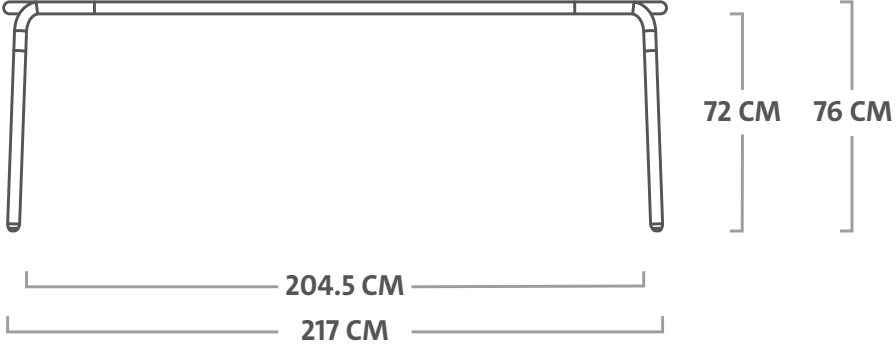

TONÍ TABLO

Toní Tablo

 **Material**
Aluminum

 **Coating**
Axalta (highest standard outdoor coating)

 **Weight product**
22.5 kg

 **Dimensions**
220 x 99 x 76 cm

 **Weight product + packaging**
30 kg

 **Dimensions packaging**
222.5 x 102.5 x 18 cm

TONÍ TABLO

Technical drawing

TONÍ ARMCHAIR

Toní Armchair

 **Material**
Aluminum

 **Coating**
Axalta (highest standard outdoor coating)

 **Weight product**
3.9 kg

 **Dimensions**
54.75 x 59.5 x 80.5 cm

 **Dimensions seating**
44 cm

 **Weight product + packaging**
1 pc: 6.15 kg
2 pcs: 10 kg
4 pcs: 17.8 kg

 **Dimensions packaging**
1 pc: 87 x 59 x 58 cm
2 pcs: 87 x 59 x 58 cm
4 pcs: 97 x 69 x 61.5 cm

Batch number
Underneath seating

 **Dimensions packaging**
1 pc: 87 x 59 x 50 cm
2 pcs: 87 x 59 x 50 cm
4 pcs: 97 x 69 x 54 cm

Batch number
Underneath seating

 **Certificate**
EU: EN 581-1, EN 581-2
USA: UL 4041

 **Features**

- Stackable (4 pcs)
- Lightweight
- UV-resistant
- All weather-resistant
- Silent