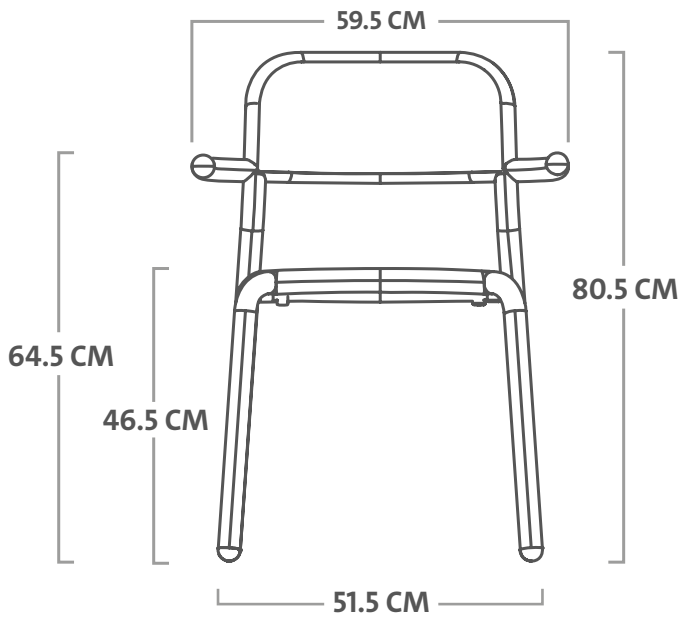

TONÍ ARMCHAIR

Technical drawing