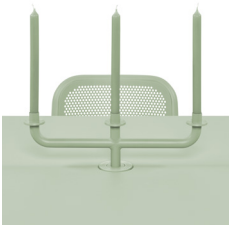

With handy parasol hole

Add a nifty candle holder