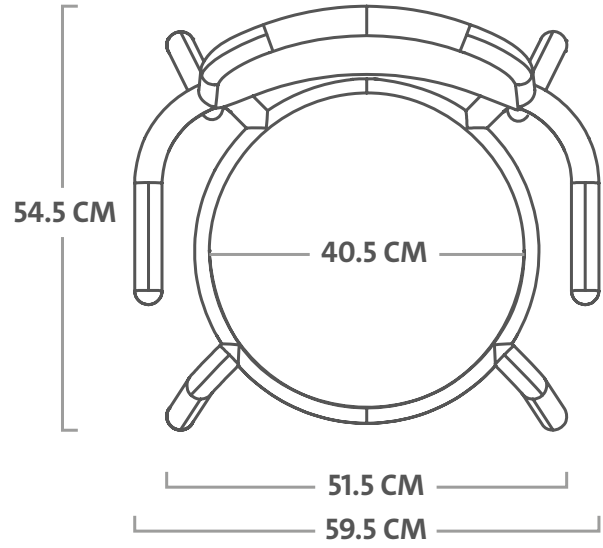

TONÍ ARMCHAIR

Technical drawing