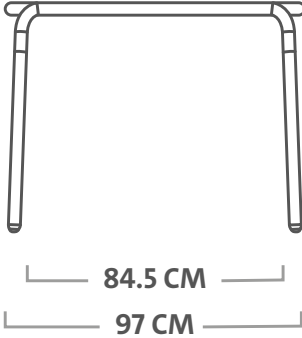

TONÍ TABLO

Toní Tablo

 **Material**
Aluminum

 **Coating**
Axalta (highest standard outdoor coating)

 **Weight product**
22.5 kg

 **Dimensions**
220 x 99 x 76 cm

 **Weight product + packaging**
30 kg

 **Dimensions packaging**
222.5 x 102.5 x 18 cm

TONÍ TABLO

Technical drawing

TONÍ ARMCHAIR

Toní Armchair

 **Material**
Aluminum

 **Coating**
Axalta (highest standard outdoor coating)

 **Weight product**
3.9 kg

 **Dimensions**
54.75 x 59.5 x 80.5 cm

 **Dimensions seating**
44 cm

 **Weight product + packaging**
1 pc: 6.15 kg
2 pcs: 10 kg
4 pcs: 17.8 kg

 **Dimensions packaging**
1 pc: 87 x 59 x 58 cm
2 pcs: 87 x 59 x 58 cm
4 pcs: 97 x 69 x 61.5 cm

Batch number
Underneath seating

 **Dimensions packaging**
1 pc: 87 x 59 x 50 cm
2 pcs: 87 x 59 x 50 cm
4 pcs: 97 x 69 x 54 cm

Batch number
Underneath seating

 **Certificate**
EU: EN 581-1, EN 581-2
USA: UL 4041

 **Features**

- Stackable (4 pcs)
- Lightweight
- UV-resistant
- All weather-resistant
- Silent