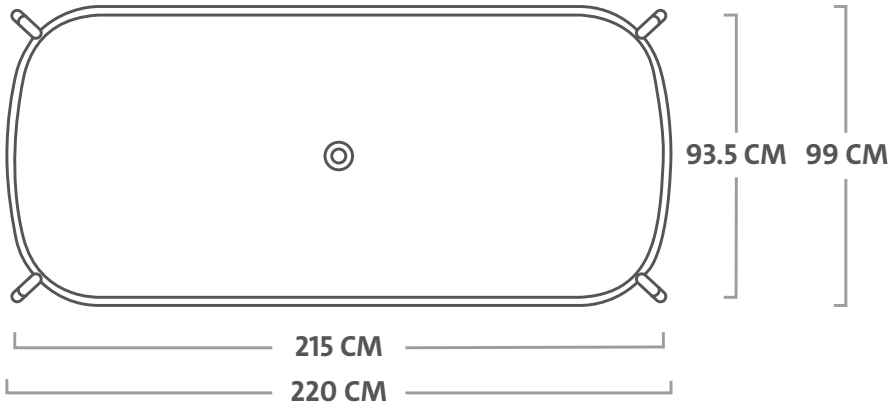

TONÍ TABLO

Toní Tablo

 **Material**
Aluminum

 **Coating**
Axalta (highest standard outdoor coating)

 **Weight product**
22.5 kg

 **Dimensions**
220 x 99 x 76 cm

 **Weight product + packaging**
30 kg

 **Dimensions packaging**
222.5 x 102.5 x 18 cm

TONÍ TABLO

Technical drawing

TONÍ ARMCHAIR

Toní Armchair

 **Material**
Aluminum

 **Coating**
Axalta (highest standard outdoor coating)

 **Weight product**
3.9 kg

 **Dimensions**
54.75 x 59.5 x 80.5 cm

 **Dimensions seating**
44 cm

 **Weight product + packaging**
1 pc: 6.15 kg
2 pcs: 10 kg
4 pcs: 17.8 kg

 **Dimensions packaging**
1 pc: 87 x 59 x 58 cm
2 pcs: 87 x 59 x 58 cm
4 pcs: 97 x 69 x 61.5 cm

Batch number
Underneath seating

Toní Chair

 **Material**
Aluminum

 **Coating**
Axalta (highest standard outdoor coating)

 **Weight product**
3.6 kg

 **Dimensions**
54.75 x 51.3 x 80.5 cm

 **Dimensions seating**
44 cm

 **Weight product + packaging**
1 pc: 5.8 kg
2 pcs: 9.4 kg
4 pcs: 16.7 kg