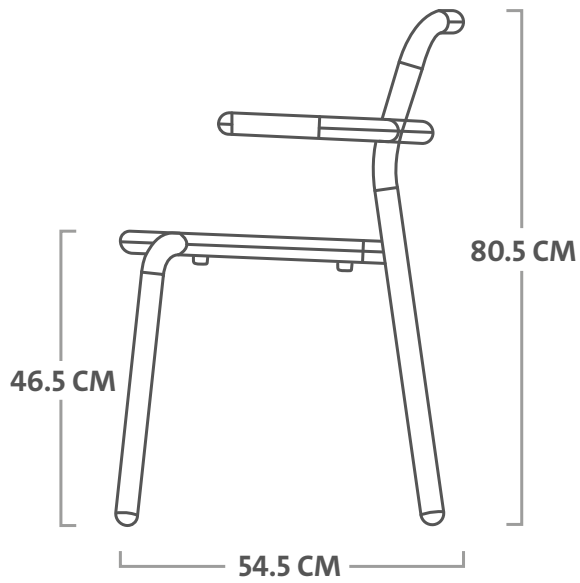

TONÍ ARMCHAIR

Technical drawing