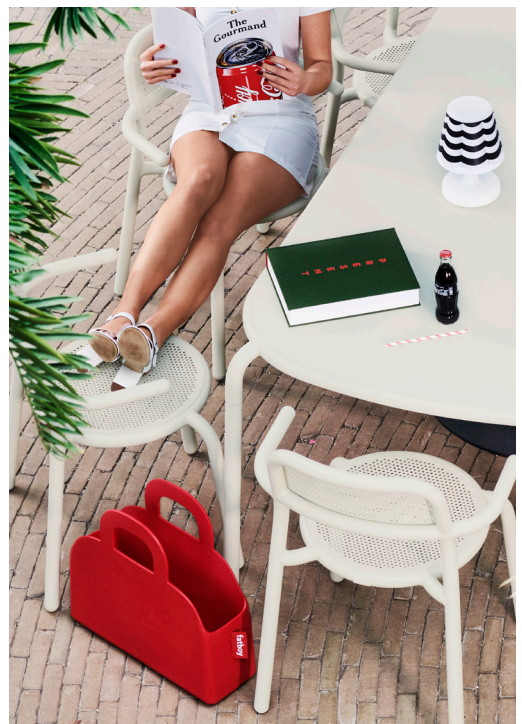

Keeping it clean
Use a dry or wet cloth, don't use any cleaning agents containing chemicals.

Toni Armchair

Matches perfectly with Toni Tablo

Super strong material

Stackable

TONÍ ARMCHAIR

Technical drawing

TONÍ CHAIR