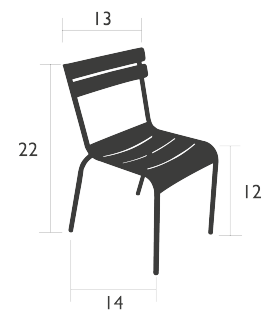

## ITEM 4106

No need for the little ones to be jealous any more, with this miniature version of the legendary Luxembourg armchair, designed with three- to six-year-olds in mind. Indeed, it bears more than a passing resemblance to its big brother, with its comfortable, curved-slat seat, its light and easy-to-handle aluminium tubular frame... and the fact that it's available in a multitude of vibrant colours!

## TECHNICAL FEATURE - STRUCTURE

Tubular aluminum frame  
 Curved aluminum slats seat  
 Curved aluminum slats backrest  
 Suitable for children aged 3-6 years (complies with European standards)  
 Stacking capacity : x 3 (Height - stacked : 24 in.)